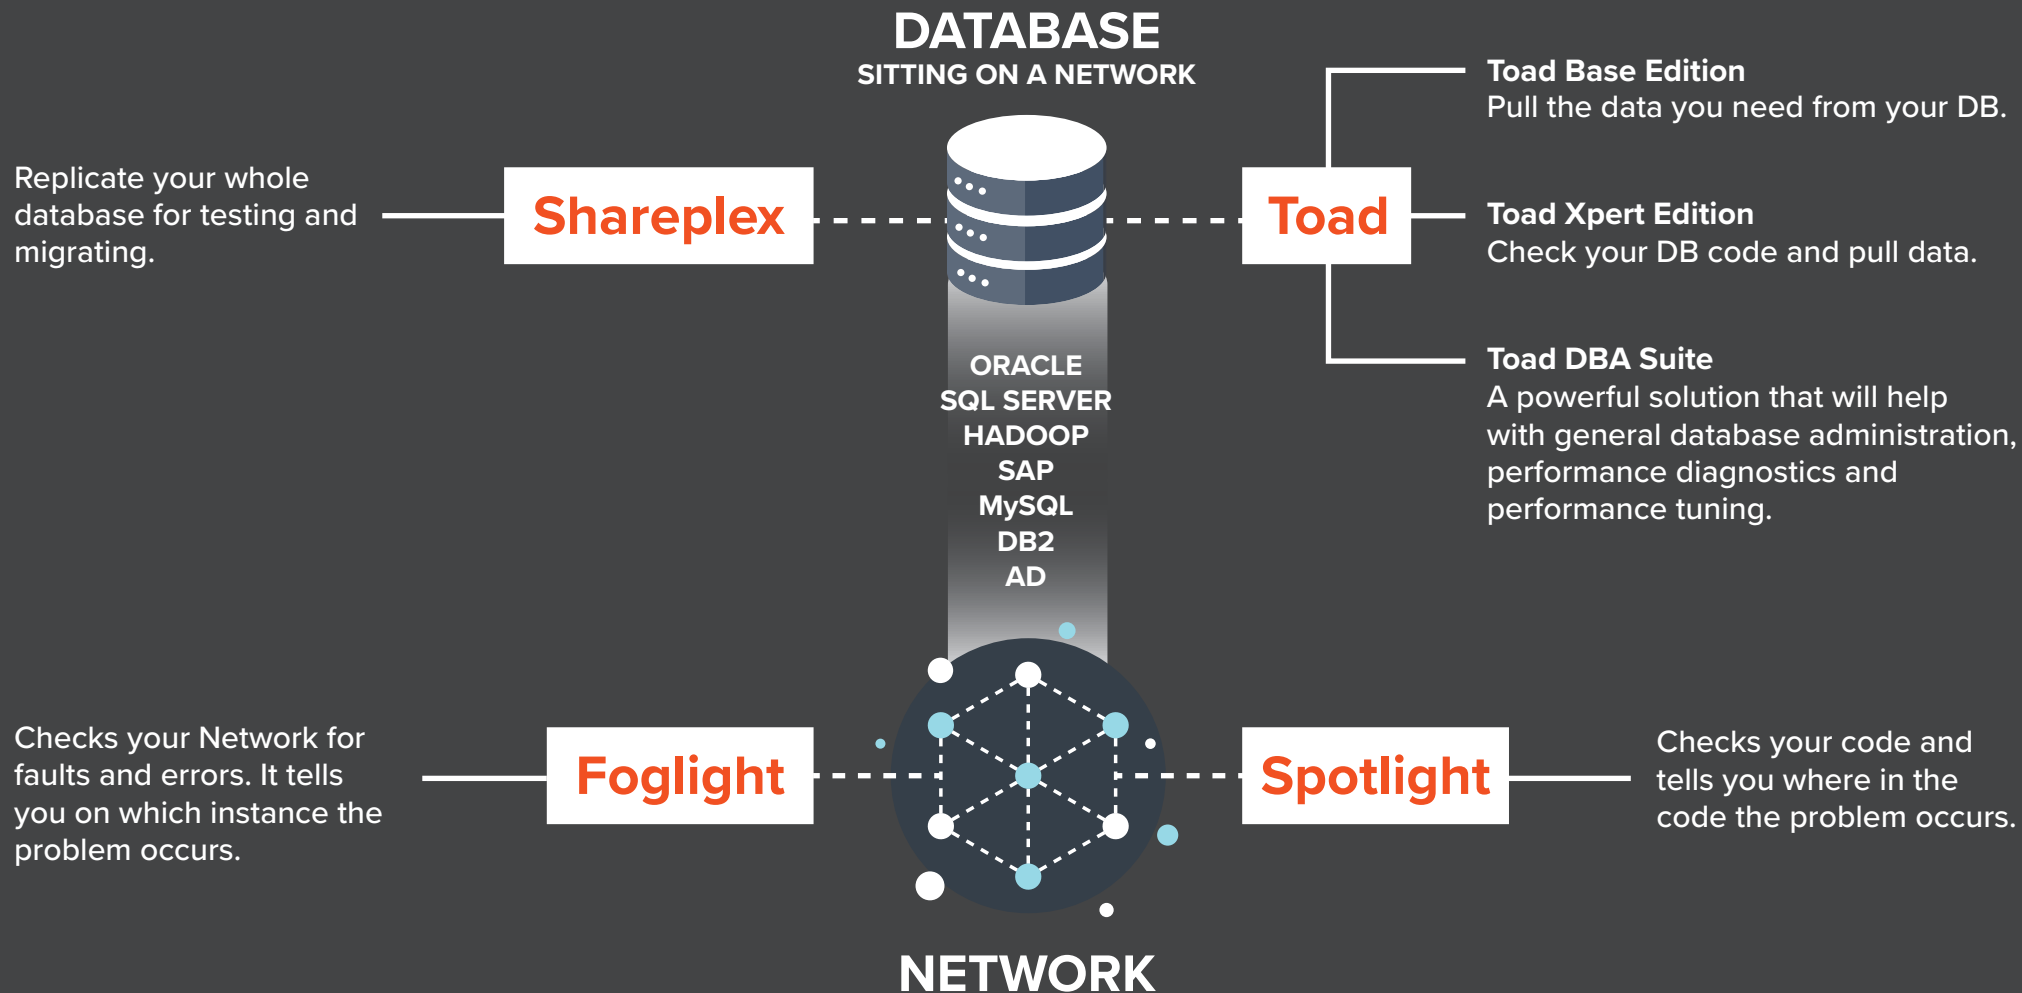

Quest | The World of Information Management

For more information about information management get in touch with Sigma at sales@sigmasd.com or call us on +44 (0)1364 655200

Shareplex

SharePlex is the largest independent database replication solution in the market that provides high availability, scalability and near-real time data integration. It allows users to distribute the user base over multiple servers to allow simultaneous use of data and to manage the load. It also provides backup availability in case one server fails as well as fast data transfer and storage reporting.

Toad

Toad, the top-ranked ISV for database management, enables DBAs to do their job accurately and efficiently. Toad improves productivity by helping users understand their database environment, meet deadlines with automation and smooth workflows and perform development and administration tasks in one single tool. Also Toad offers multi-platform querying and data modelling tools.

Foglight

Foglight quickly and easily detects, diagnoses, resolves and reports performance issues wherever and whenever they occur. It features comprehensive Oracle performance analytics with change tracking and multidimensional data drill-downs for easier and faster investigation and problem resolving.

Spotlight

Spotlight helps users quickly identify and eliminate bottlenecks in AD, Sybase, Oracle, SQL Server, UNIX and DB2 environments. It displays real-time flow of data within your environment and quickly identifies and resolves performance problems.